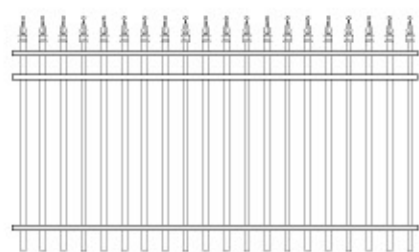

IN STOCK Fence Styles

Brock

Dorchester

Cascade

Champlain

Old Town

Old Town Pool

Mount Carmel