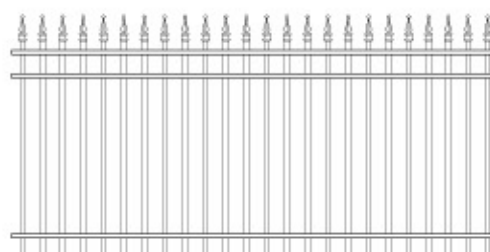

IN STOCK Fence Styles

Brock

Dorchester

Cascade

Champlain

Old Town

Old Town Pool

Mount Carmel